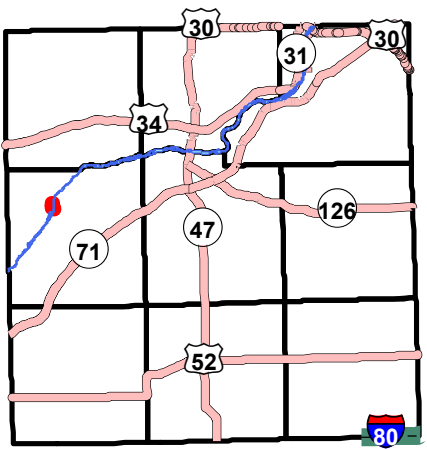

Kendall County GIS
 111 West Fox Street - Room 308
 Yorkville, Illinois 60589-1488
 830.533.4030

Shuh Shuh Gah Canoe Launch

ENTRANCE

WHITFIELD ROAD

ROGERS ROAD

N VALLEY LANE

Fox River

Location Map