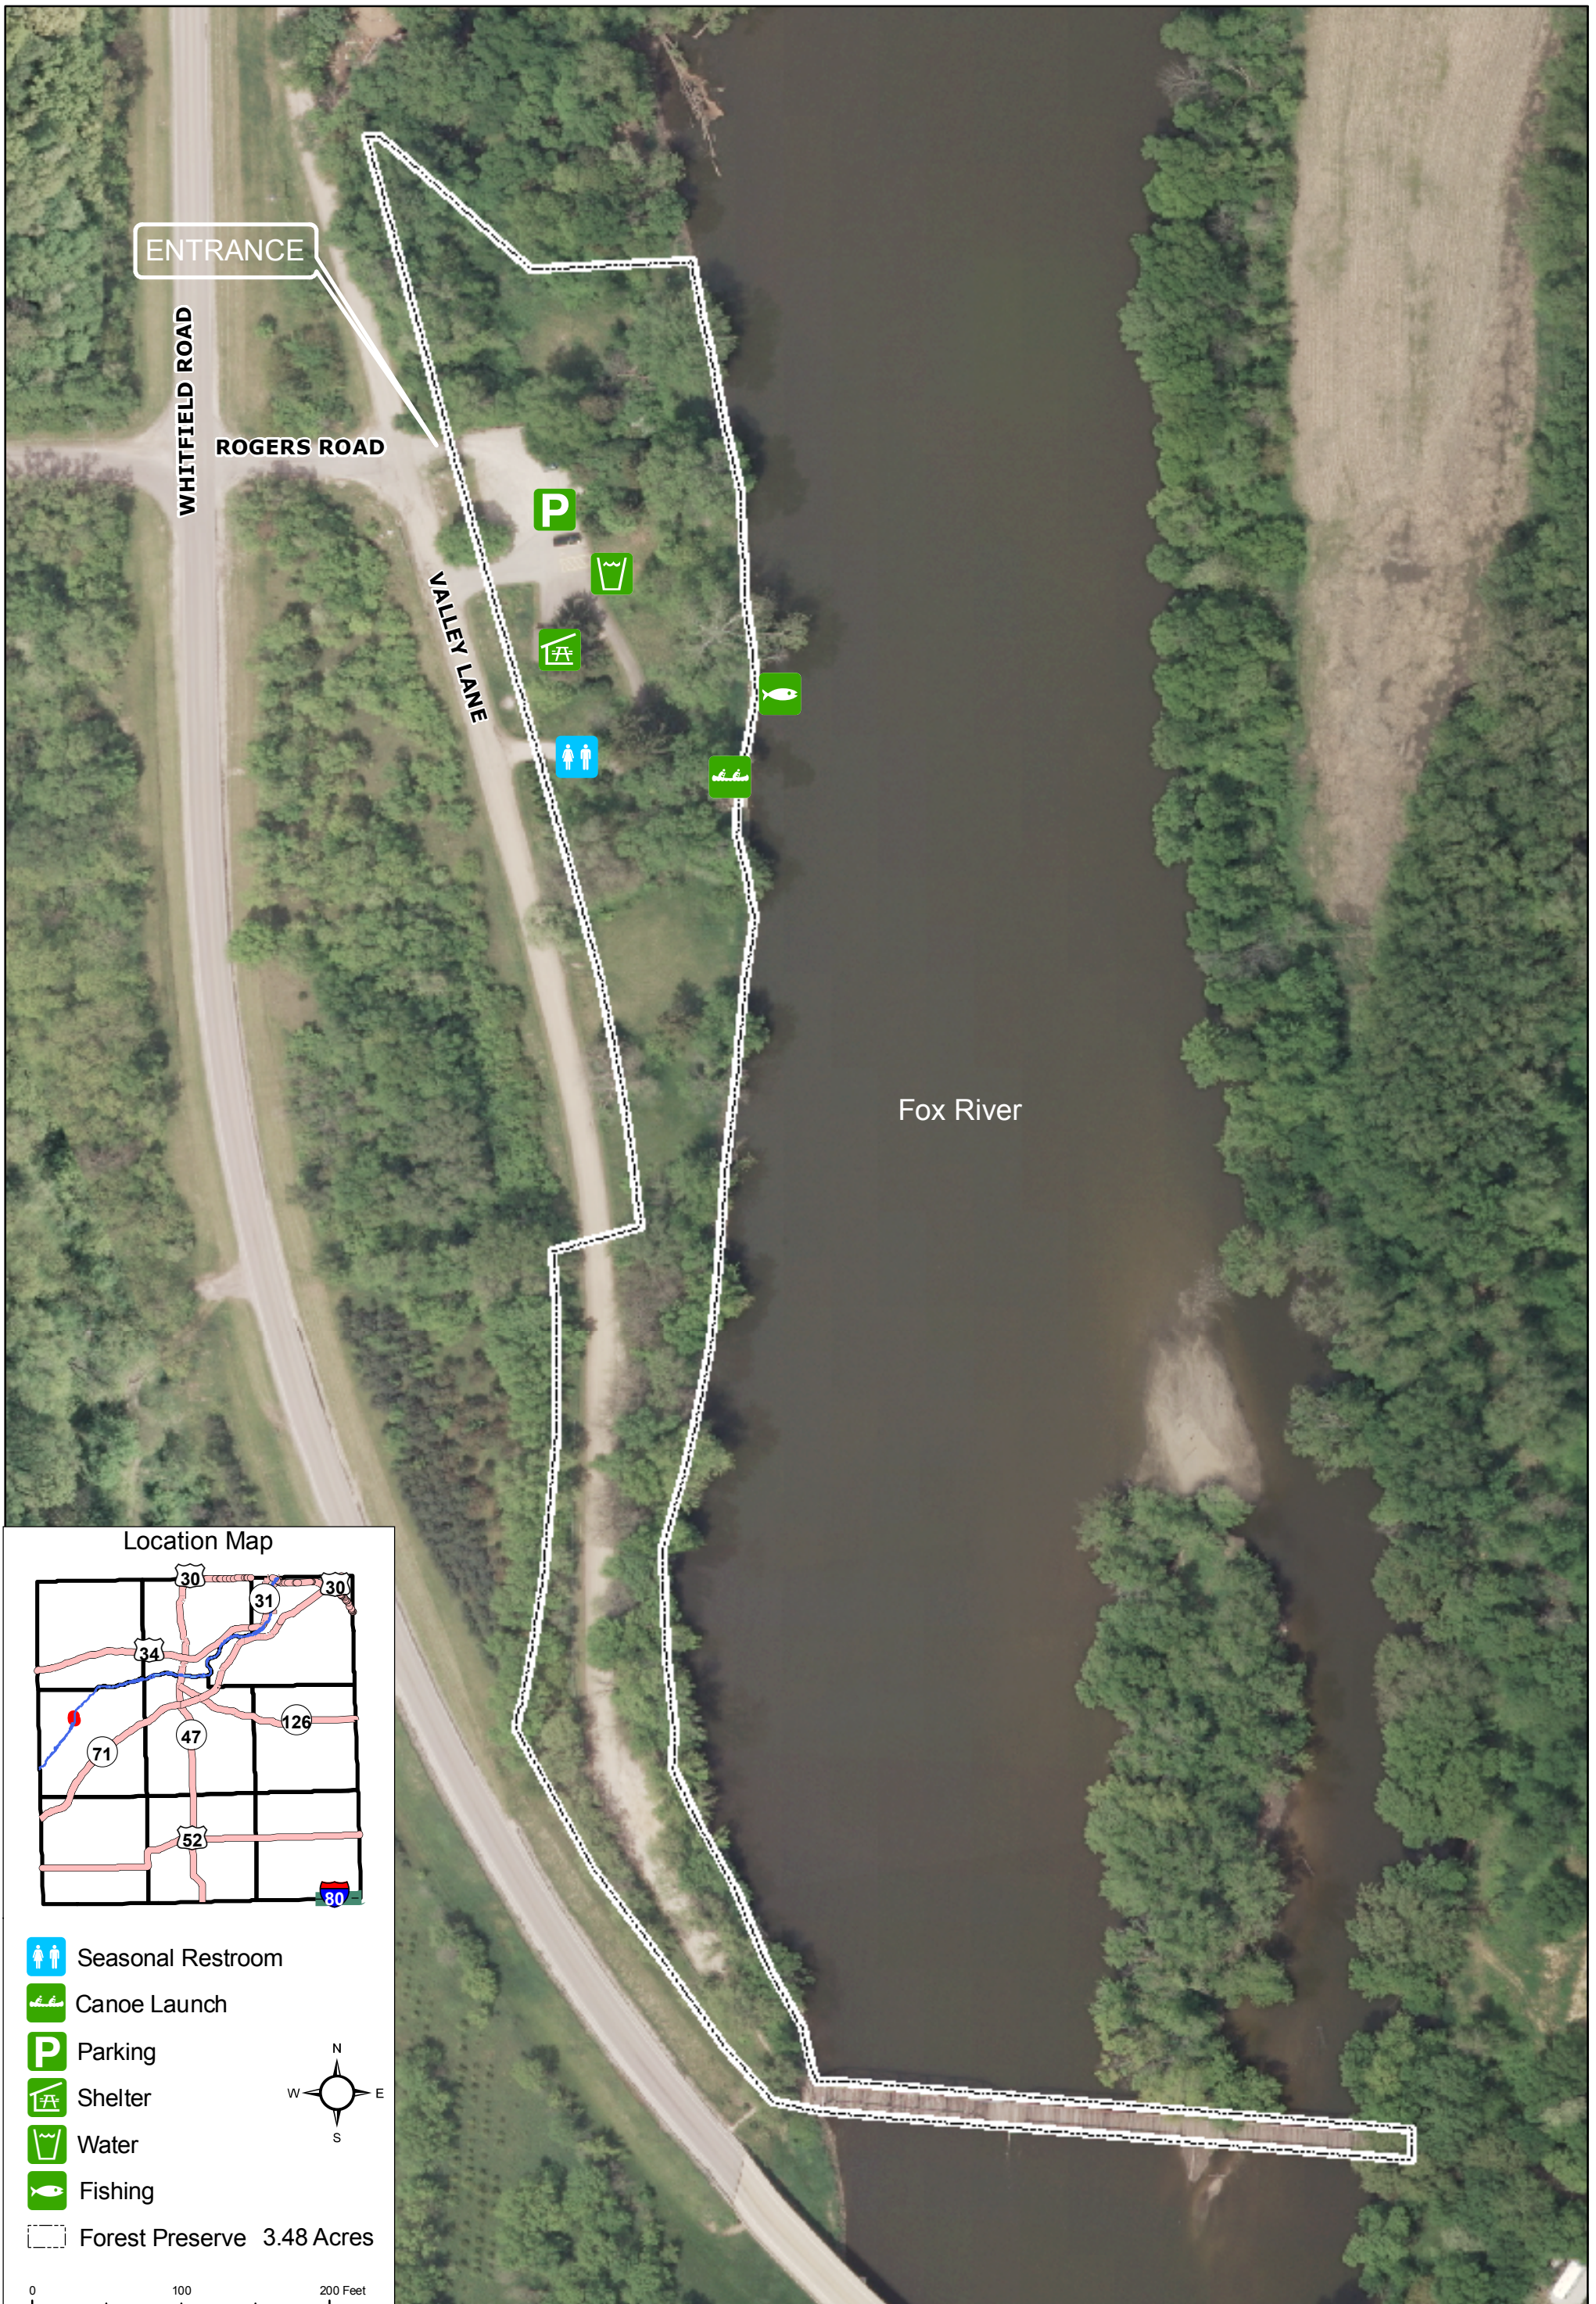

Kendall County GIS
 111 West Fox Street - Room 308
 Yorkville, Illinois 60589-1488
 830.533.4030

Shuh Shuh Gah Canoe Launch

ENTRANCE

WHITFIELD ROAD

ROGERS ROAD

N VALLEY LANE

Fox River

Location Map

- Seasonal Restroom
- Canoe Launch
- Parking
- Shelter
- Water
- Fishing
- Forest Preserve 3.48 Acres

0 100 200 Feet